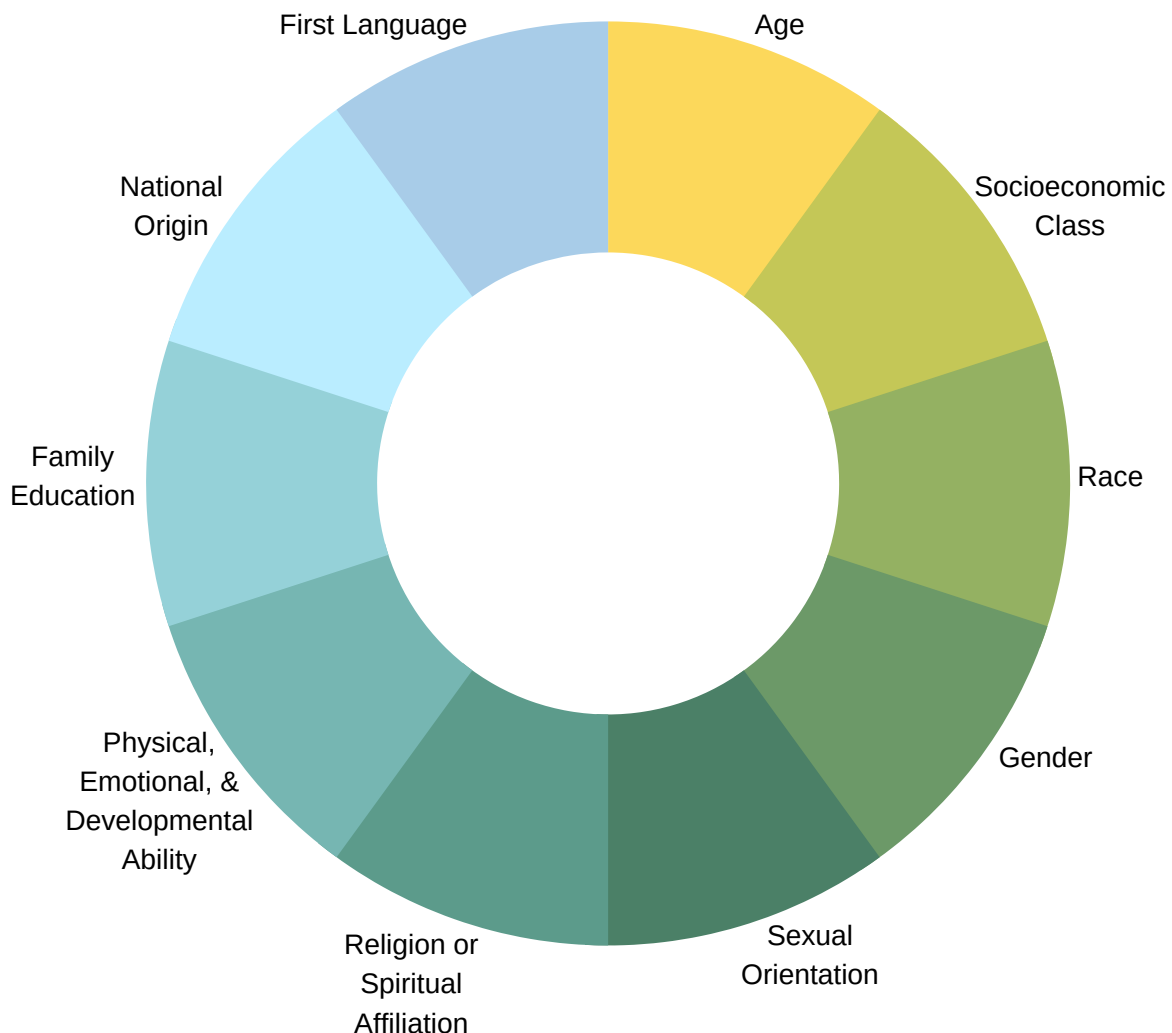

SIENA ABROAD IDENTITY SERIES:

SOCIAL IDENTITY WHEEL

Consider each circle category below and how they make up your personal identity.

reflection questions

- Which identities are visible to others, and which are hidden?
- Are there any identities which you choose to present or share depending on the situation?
- Are there any identities which give you an advantage or a disadvantage?
- How might your above answers change if you were experiencing day-to-day life in a different country or culture?