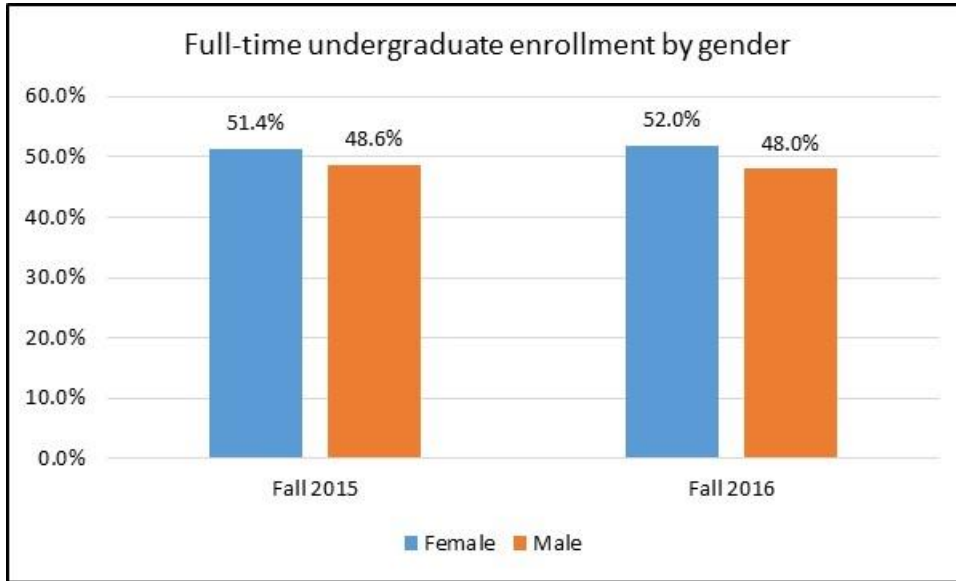

October 13, 2016

*Siena Fast Facts*

This week our *Fast Facts* will continue to take a look at some basic fall enrollment numbers. The chart below shows the full-time undergraduate enrollment by gender.

There is a slight increase in the percentage of female students in fall 2016.

The chart below shows the full-time undergraduate enrollment by ethnicity.

There is a slight increase in the percentage of diverse students in fall 2016. ("Diverse" includes all students who self-identify in an ethnic group other than white.)