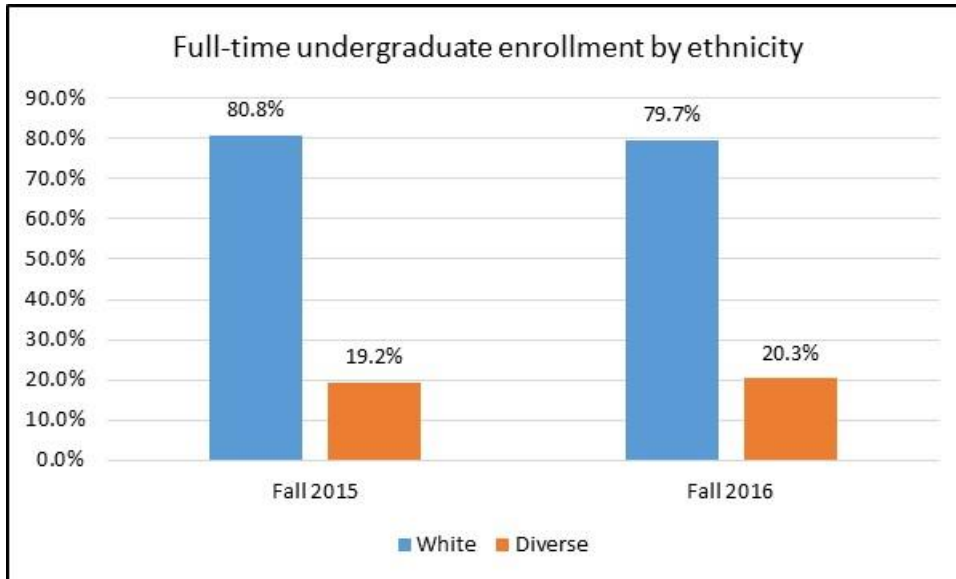

October 13, 2016

*Siena Fast Facts*

This week our *Fast Facts* will continue to take a look at some basic fall enrollment numbers. The chart below shows the full-time undergraduate enrollment by gender.

There is a slight increase in the percentage of female students in fall 2016.

The chart below shows the full-time undergraduate enrollment by ethnicity.

There is a slight increase in the percentage of diverse students in fall 2016. ("Diverse" includes all students who self-identify in an ethnic group other than white.)