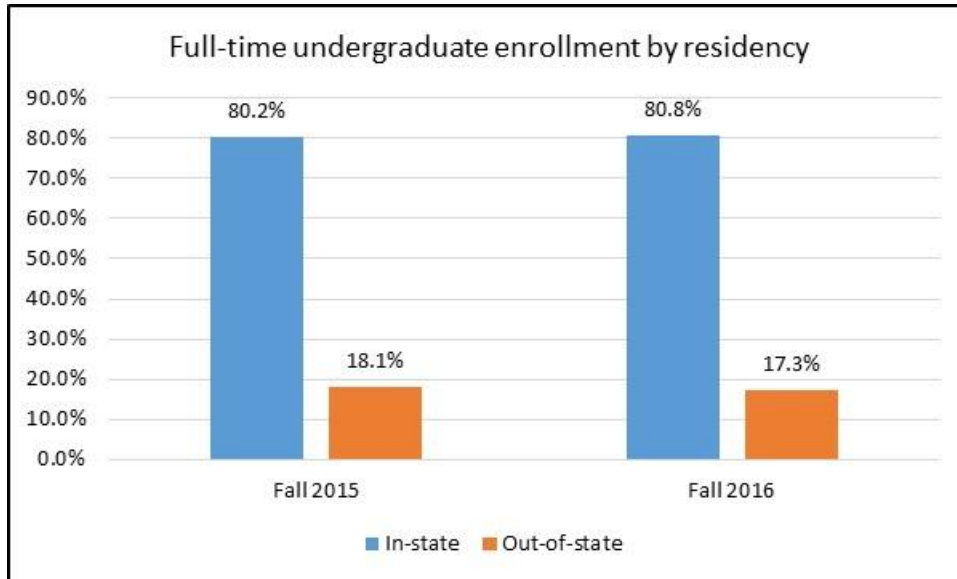

October 13, 2016

*Siena Fast Facts*

This week our *Fast Facts* will continue to take a look at some basic fall enrollment numbers. The chart below shows the full-time undergraduate enrollment by gender.

There is a slight increase in the percentage of female students in fall 2016.

The chart below shows the full-time undergraduate enrollment by ethnicity.

There is a slight increase in the percentage of diverse students in fall 2016. ("Diverse" includes all students who self-identify in an ethnic group other than white.)

The chart below shows the full-time undergraduate enrollment by residency.

There is a slight decrease in the percentage of out-of-state students in fall 2016.

Next week we'll continue our look at the fall 2016 census data.