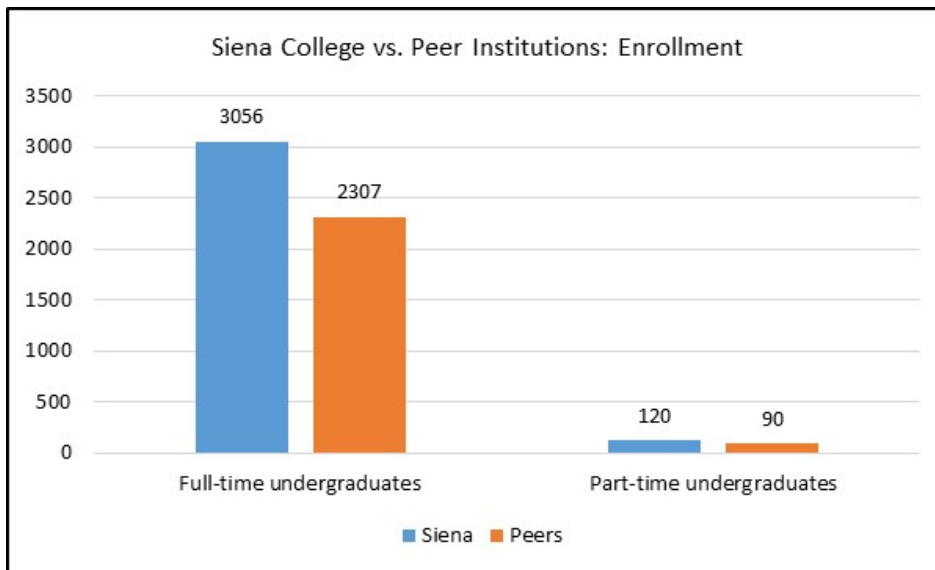

June 1, 2017

Siena Fast Facts

In the next few weeks, our *Fast Facts* will take a look at how Siena compares to our peer institutions on a number of key institutional measures. The data are based on the IPEDS Data Feedback Reports, which are produced annually by the National Center for Education Statistics. (The appendix at the bottom of the page shows the institutions included for this peer comparison.)

The chart below shows the average enrollment for the peer institutions compared to Siena.

These data indicate that Siena College is somewhat larger than our peer institutions. Neither Siena nor the peer institutions have large populations of either part-time or graduate students.

The chart below shows the basic demographic makeup of peer institutions compared to Siena.

Compared to our peers, Siena is a bit less diverse and less female, although the differences are not marked.

The chart below shows basic admissions data.