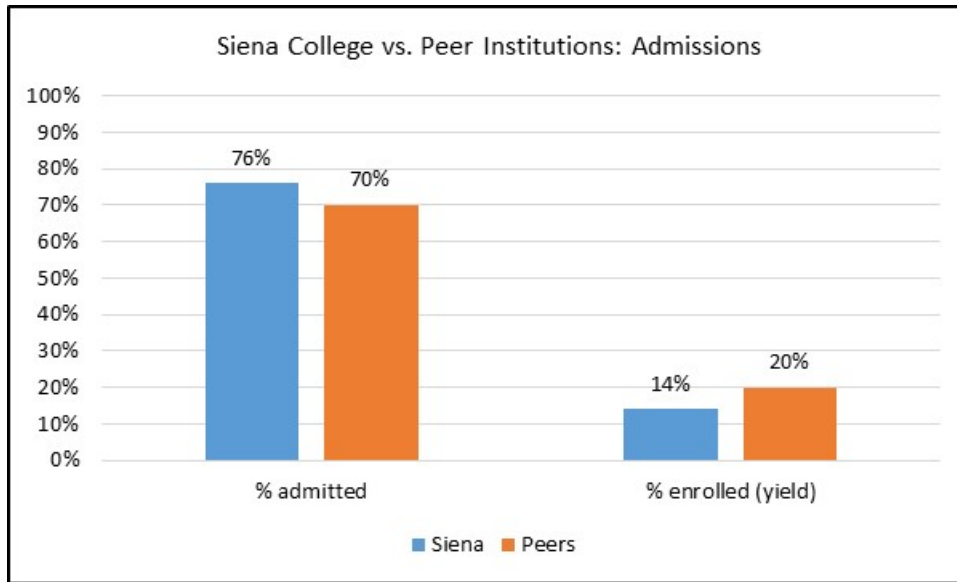

The chart below shows the average enrollment for the peer institutions compared to Siena.

These data indicate that Siena College is somewhat larger than our peer institutions. Neither Siena nor the peer institutions have large populations of either part-time or graduate students.

The chart below shows the basic demographic makeup of peer institutions compared to Siena.

Compared to our peers, Siena is a bit less diverse and less female, although the differences are not marked.

The chart below shows basic admissions data.

Compared to our peers, Siena is slightly less selective (i.e. we admit a higher percentage of applicants) and has a somewhat lower yield rate (i.e. the percent of admitted students who actually enroll).