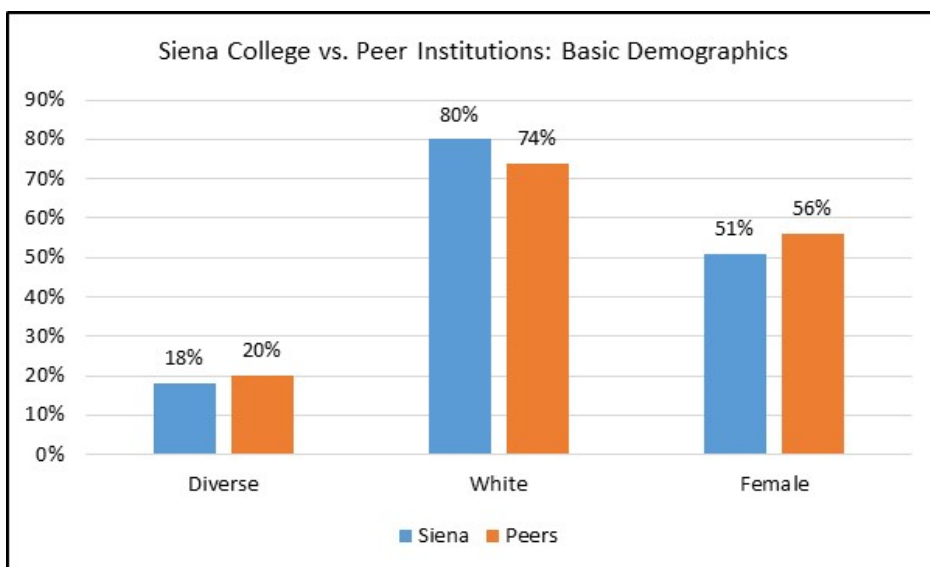

June 1, 2017

Siena Fast Facts

In the next few weeks, our *Fast Facts* will take a look at how Siena compares to our peer institutions on a number of key institutional measures. The data are based on the IPEDS Data Feedback Reports, which are produced annually by the National Center for Education Statistics. (The appendix at the bottom of the page shows the institutions included for this peer comparison.)

The chart below shows the average enrollment for the peer institutions compared to Siena.

These data indicate that Siena College is somewhat larger than our peer institutions. Neither Siena nor the peer institutions have large populations of either part-time or graduate students.

The chart below shows the basic demographic makeup of peer institutions compared to Siena.

Compared to our peers, Siena is a bit less diverse and less female, although the differences are not marked.

The chart below shows basic admissions data.