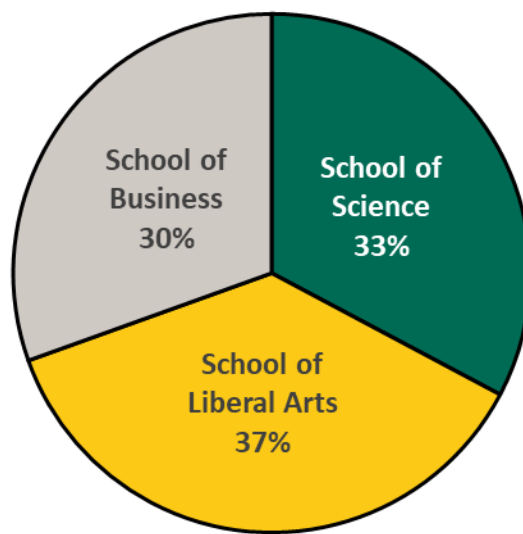

8% of students entered Siena College with advanced standing

Top Five Majors

Business: 107 (14%)

Biology BS: 84 (11%)

Exploring Arts or Arts Education: 78 (10%)

Psychology: 48 (6%)

Health Studies: 33 (4%)

19% of students graduated in the top 10th of their high school graduating class